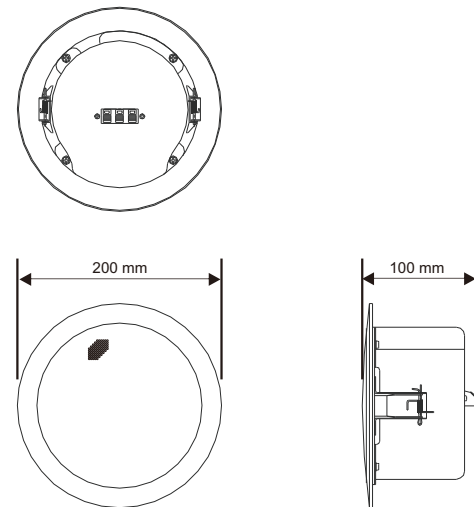

Three View Diagram

For more information,
<https://honeywellbuildings.in>
Call: 1-800-103-0339
Email: HBT-Indiabuildings@honeywell.com

Honeywell HBT India Buildings
Unitech Trade Center, 5th Floor, Sector-43,
Block C, Sushant Lok Phase - I,
Gurgaon - 122 002

www.honeywell.com

© 2020 Honeywell International Inc.

L-PCM06B
6.5" METAL
CEILING LOUDSPEAKER
WITH METAL DOME

Honeywell