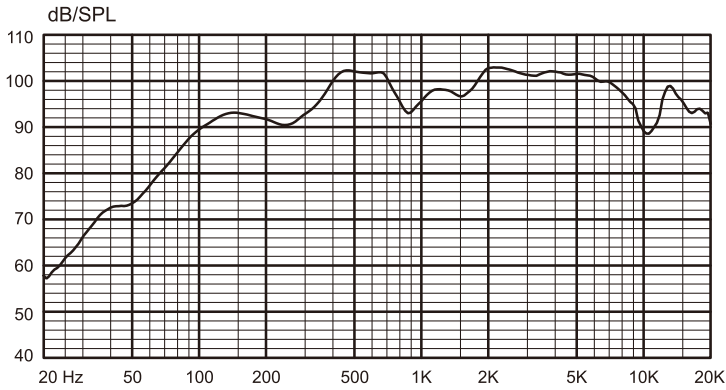

Frequency Response: