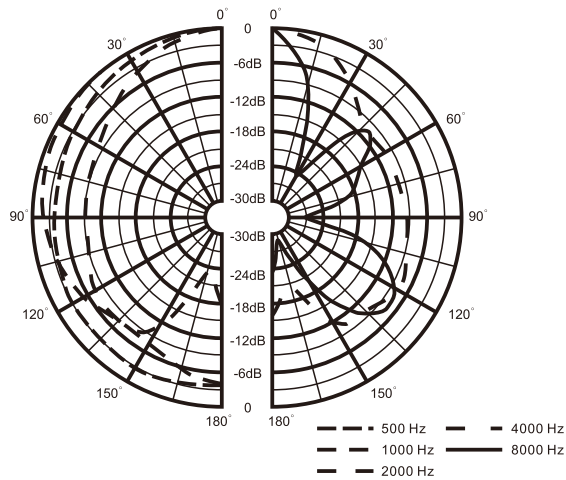

Polar Diagram