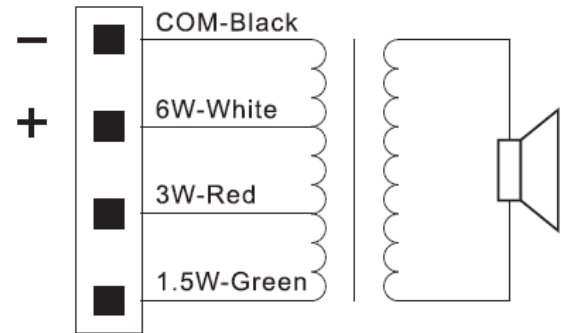

Circuit Diagram: