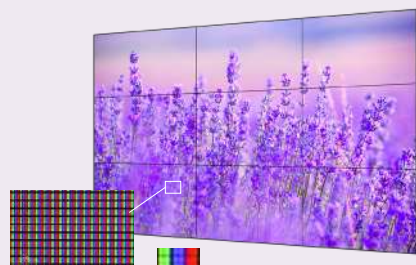

Each Pixel Captivates for Every View

Hikvision LCD Video Wall Display Mirror Series

HIKVISION[®]

EACH PIXEL CAPTIVATES FOR EVERY VIEW

Hikvision's new Mirror Series LCD Displays provide users with versatile, flexible collaboration tools, powerfully designed for a host of everyday scenarios - from board rooms to ball rooms, from lecture halls to shopping malls, and so much more. Hikvision LCD Displays captivate you with every pixel, harnessing the power of our superb technologies such as better color uniformity, high brightness, and pixel-level color calibration, all integrated into a slim unit with a tiny bezel. With cutting edge tech and expansive usability, Hikvision LCDs will meet every display need you can imagine.

◀ 3 Display Modes ▶

Monitoring Mode

Enhanced image restoration, frame rates, and gray scale.

Presentation Mode

Better display consistency, text clarity, and smooth text edges.

Movie Mode

Improved color saturation and image contrast.

- 1 Take test picture
- 2 Analyze pixel color
- 3 Generate calibration parameters
- 4 Write data to chip
- 5 Color well calibrated

◀ Precise Color Calibration ▶

True-to-life display

Precise color calibration brings you true-to-life colors and just the right brightness using pixel-by-pixel analysis. Flawless uniformity of color and brightness guarantees Hikvision's LCDs outstanding display performance.

KEY FEATURES

Razor-thin bezels at 0.44mm

Hikvision LCDs support extremely thin 0.44mm even bezel. Such narrow seams present content beautifully and uniformly.

Superb 4K chip

Hikvision's LCDs use the industry-leading NOVATEK NT68400 chip for 4K signal source analysis and ultra-high-definition display.