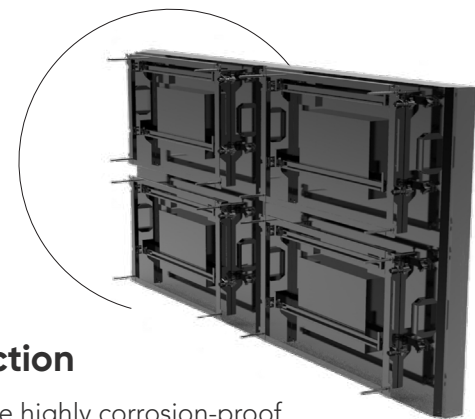

Durable protection

Hikvision LCDs feature highly corrosion-proof brackets and quality construction for enhanced durability & protection. Moreover, clear wiring on the back side brings more convenience to installation and maintenance.