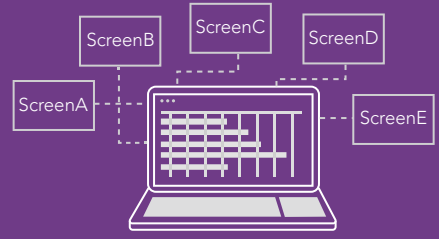

APPLICATION SCENARIOS

Command Centers / Monitoring Center

Commercial Displays

Conference Rooms

SUPERIOR FEATURES

Centralized Advertising Management

The multifunctional platform, HikCentral FocSign, enhances efficiency in ad making, enabling central management and remote maintenance functions that greatly improve operational efficiency and reduce labor costs.