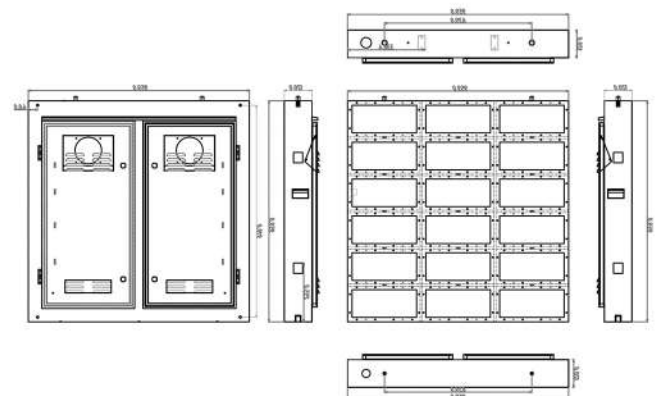

### Cabinet drawing

# TECHNICAL PARAMETERS

Parameter	ESV10S(O)	ESV8S(O)	ESV6S(O)	ESV5S(O)
Pixel configuration	3-in-1 SMD3535	3-in-1 SMD3535	3-in-1 SMD2727	3-in-1 SMD2727
Pitch(mm)	10.00	8.00	6.67	5.00
Module size(mm)(wxh)	320x160			
Module resolution(wxh)	32x16	40x20	48x24	64x32
Cabinet size(mm) (wxh)	960x960x150			
Cabinet resolution(wxh)	96x96	120x120	144x144	192x192
Pixel density (pixels/m <sup>2</sup> )	10000	15625	22500	40000
Cabinet type	Steel			
Cabinet weight(kg/cabinet)	40			
Cabinet serviceability	Rear			
Ingress protection (front/rear)	IP65/IP54			
Brightness	6000	5500	5500	5000
Brightness control	256 levels Manual/Automatic			
Contrast ratio	8000 : 1			
Color	16.7 Billion			
Grayscale	16 bit			
Frame rate(Hz)	50&60			
Refresh rate(Hz)	3840			
Horizontal viewing angle(°)	140			
Vertical viewing angle(°)	120			
Max power consumption(w/m <sup>2</sup> )	≤ 600			
Average power consumption(w/m <sup>2</sup> )	≤ 200			
Drive mode	Constant current drive			
Operation temperature(°C)	-20 to 50			
Operation humidity(RH)	10%-90% no condensation			
Input signal	DVI/HDMI/VGA/SDI/DP/AV/S-Video, etc.			
Data interconnection	Network cable(L ≤ 100m), Multi-mode fiber (L ≤ 300m), Single mode fiber (L ≤ 15km)			
Lifetime(hrs)	100000			