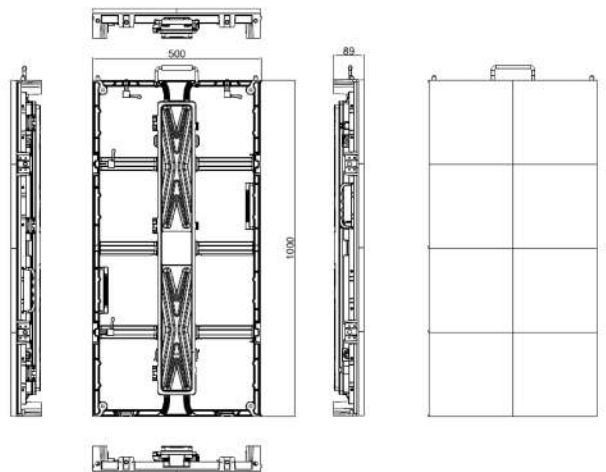

## INDOOR HIGH END

[ HE SERIES ] HE4S HE3S HE2S HE2Spro

- Incredibly clear and vivid picture
- Standard size
- Super light and slim
- Noiseless
- Low power consumption
- Quick installation
- Fully front maintenance

### Cabinet drawing

# TECHNICAL PARAMETERS

Parameter	HE4S(I)	HE3S(I)	HE2S(I)	HE2Spro(I)
Pixel configuration	3-in-1 SMD2121	3-in-1 SMD2121	3-in-1 SMD2121	3-in-1 SMD1515
Pitch(mm)	3.91	2.98	2.60	1.95
Module size(mm)(wxh)	250x250			
Module resolution(wxh)	64x64	84x84	96x96	128x128
Cabinet size(mm) (wxh)	500x1000x89	500x1000x89	500x1000x84	500x500x84
Cabinet resolution(wxh)	128x256	168x336	192x384	256x256
Pixel density (pixels/m <sup>2</sup> )	65536	112896	147456	262144
Cabinet type	Die-casting Aluminum			
Cabinet weight(kg/cabinet)	12.5	12.5	12.5	7.5
Cabinet serviceability	Front & Rear			
Ingress protection (front/rear)	IP40/IP30			
Brightness	1000	1000	800	800
Brightness control	256 levels Manual/Automatic			
Contrast ratio	4000 : 1			
Color	4.4 Trillion			
Grayscale	16 bit			
Frame rate(Hz)	50&60			
Refresh rate(Hz)	1920	3840	3840	3840
Horizontal viewing angle(°)	140	140	140	160
Vertical viewing angle(°)	140	140	140	160
Max power consumption(w/m <sup>2</sup> )	≤ 420			
Average power consumption(w/m <sup>2</sup> )	≤ 140			
Drive mode	Constant current drive			
Operation temperature(°C)	-20 to 50			
Operation humidity(RH)	10%-90% no condensation			
Input signal	DVI/HDMI/VGA/SDI/DP/AV/S-Video, etc.			
Data interconnection	Network cable(L ≤ 100m), Multi-mode fiber (L ≤ 300m), Single mode fiber (L ≤ 15km)			
Lifetime(hrs)	100000			