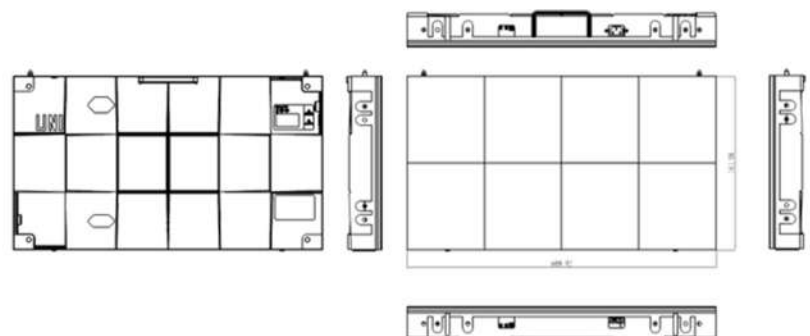

INDOOR ULTRA HIGH DEFINITION

[UHD SERIES]

UHD2S HE2Spro HE1S HE1Spro

- Comfort view (real 16:9 ratio)
- The picture is clearer and delicate
- Low radiation
- Zero noise
- High-efficiency cooling
- High flatness and smoothness
- High precision
- High protection- IP60
- Semi-automatic installation structure
- Support power supply and signal backup

Cabinet drawing

TECHNICAL PARAMETERS

Parameter	UHD2S(l)	UHD2Spro(l)	UDH1S(l)	UHD1Spro(l)
Pixel configuration	3-in-1 SMD2020	3-in-1 SMD1515	3-in-1 SMD1010	3-in-1 SMD0808
Pitch(mm)	2.54	1.91	1.59	1.27
Module size(mm)(wxh)	152.48x343.08	152.48x171.54	152.48x171.54	152.48x171.54
Module resolution(wxh)	60x135	80x90	96x108	120x135
Cabinet size(mm) (wxh)	609.92x343.08x68			
Cabinet resolution(wxh)	240x135	320x180	384x216	480x270
Pixel density (pixels/m ²)	155000	275267	396550	620001
Cabinet type	Die-casting Aluminum			
Cabinet weight(kg/cabinet)	7			
Cabinet serviceability	Front			
Ingress protection (front/rear)	IP60			
Brightness	800	800	600	600
Brightness control	256 levels Manual/Automatic			
Contrast ratio	10000 : 1			
Color	4.4 Trillion			
Grayscale	16 bit			
Frame rate(Hz)	50&60			
Refresh rate(Hz)	3840			
Horizontal viewing angle(°)	140	140	140	160
Vertical viewing angle(°)	140	140	140	160
Max power consumption(w/m ²)	≤ 600			
Average power consumption(w/m ²)	≤ 200			
Drive mode	Constant current drive			
Operation temperature(°C)	-20 to 50			
Operation humidity(RH)	10%-90% no condensation			
Input signal	DVI/HDMI/VGA/SDI/DP/AV/S-Video, etc.			
Data interconnection	Network cable(L ≤ 100m), Multi-mode fiber (L ≤ 300m), Single mode fiber (L ≤ 15km)			
Lifetime(hrs)	100000			