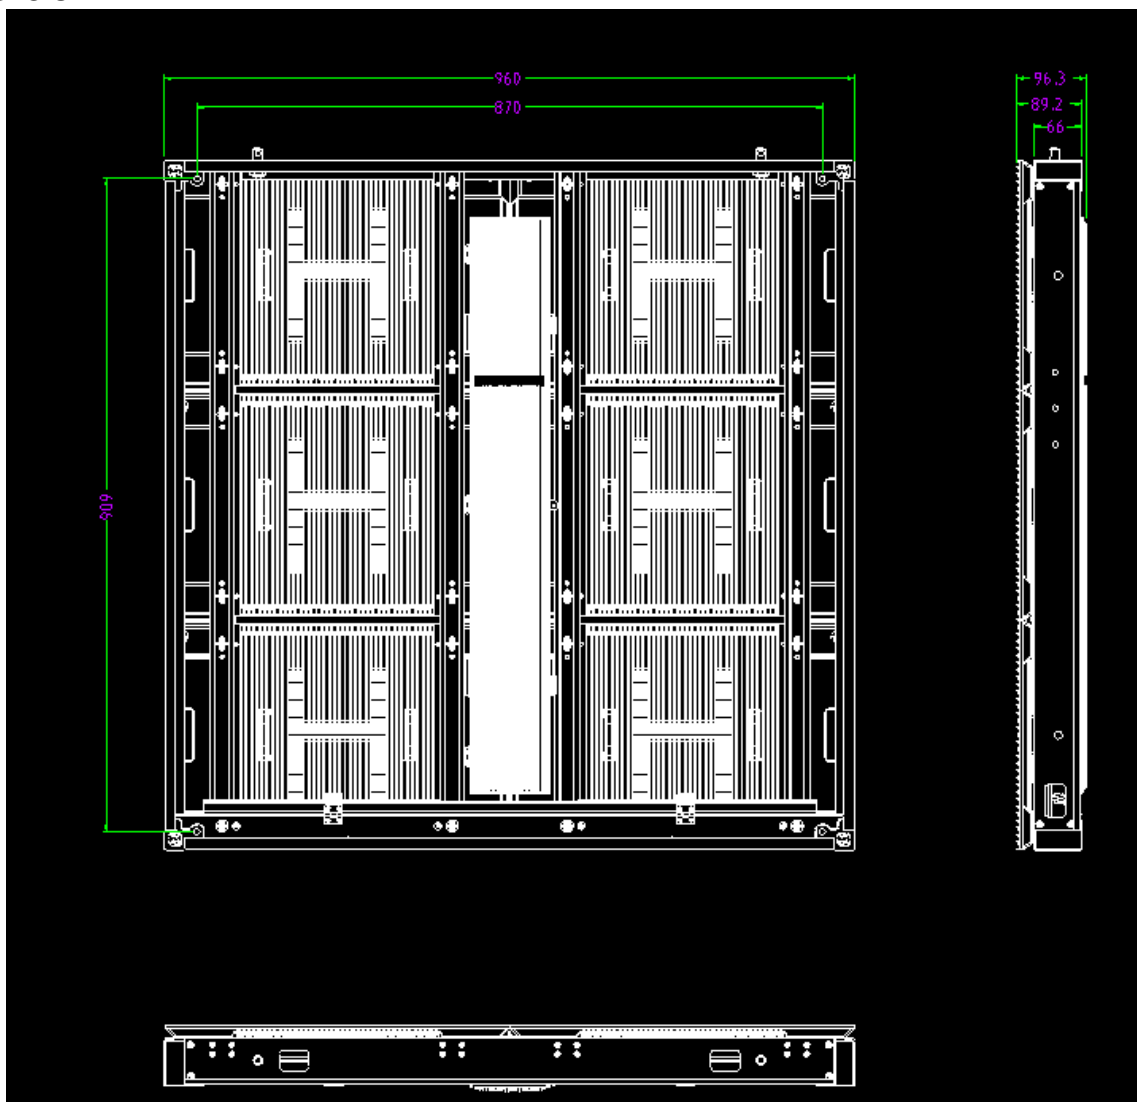

▪ **Available Model**

DS-D4260FO-GLF

▪ **Dimension**

Unit: mm

Headquarters

No.555 Qianmo Road, Binjiang District,
Hangzhou 310051, China
T +86-571-8807-5998
www.hikvision.com

Follow us on social media to get the latest product and solution information.