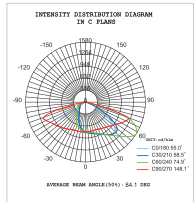

Model type	LED power	Colour temperature	mounting height	installing distance	Luminaire net weight
SSL-72	40W	4000K	4m	20m	14kg
SSL-73	60W	4000K	6m	24m	15kg
SSL-74	80W	4000K	8m	32m	17kg
SSL-75	100W	4000K	10m	40m	19kg
SSL-76	120W	4000K	12m	48m	22kg