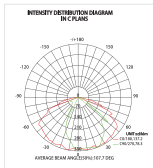

CE FC RoHS

DIALUX road simulation map

SSL-06N

Model type	LED power	Colour temperature	mounting height	installing distance	Luminaire net weight
SSL-06N	30W	6000K	3m	12m	7.5kg

UFO

10+ days continuous lighting even in rainy day
 Remote control with 3 lighting modes
 360 ° lighting
 Material: Die casted Aluminium+PC
 Solar cell: Poly-crystalline
 Battery: Li-ion battery with 1,000+ cycles
 Core technology: ALS2.0/TCS
 Warranty: 3 years

CE FC RoHS

DIALUX road simulation map

SLL-12N

Model type	LED power	Colour temperature	mounting height	Install distance	Luminaire net weight
SLL-12N	20W	6000K	3m	10m	6kg