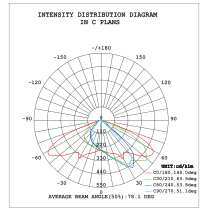

Elite 1

The internet is always on wherever you are, one-click control

Material: Aluminium+PC
Solar cell: Poly-crystalline
Battery: Li-ion battery with 1,500+ cycles
Core technology: ALS2.1/TCS
Warranty: 3 years

Model type	LED power	Colour temperature	mounting height	installing distance	Luminaire net weight
SIL-60	60W	4000K	7m	24m	14kg
SIL-80	80W	4000K	8m	30m	18.5kg
SIL-100	100W	4000K	10m	40m	19kg
SIL-120	120W	4000K	12m	48m	21.5kg