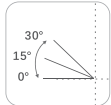

Model type	LED power	Colour temperature	mounting height	installing distance	Luminaire net weight
SIL-60	60W	4000K	7m	24m	14kg
SIL-80	80W	4000K	8m	30m	18.5kg
SIL-100	100W	4000K	10m	40m	19kg
SIL-120	120W	4000K	12m	48m	21.5kg