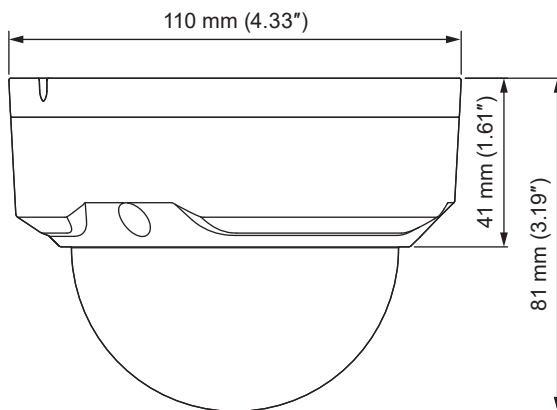

NETWORK (CONT'D)	
PROTOCOLS	IPv4/v6, TCP/IP, UDP, RTP, RTSP, RTCP, HTTP, HTTPS, SSL, FTP, SMTP, DHCP, PPPoE, UPnP, SNMP v2/v3, Bonjour, DNS, DDNS, IEEE 802.1X, QoS, NTP
INTEROPERABILITY	ONVIF Profile S
MAXIMUM USER ACCESS	20 users
SECURITY	User account and password protection, HTTPS, IP filter, IEEE 802.1X, digest authentication, user access log, TLS1.2, AES-256, SSH/Telnet closed, FTP disabled
EVENT	Network disconnection, IP address conflict, illegal access, video tampering, motion detection
EVENT NOTIFICATION	Record (NAS and FTP), relay output, email, snapshot
ELECTRICAL	
POWER SUPPLY	PoE (802.3af) Class 0, 12 VDC
POWER CONSUMPTION	4.58 W max. (IR LEDs on)
MECHANICAL	
DIMENSIONS	110 mm × 81 mm (4.33" × 3.19")
PRODUCT WEIGHT	0.34 kg (0.75 lb)
PACKAGE WEIGHT	0.47 kg (1.04 lb)
CONSTRUCTION	Die-cast aluminum housing with powder coat
CONSTRUCTION COLOUR	RAL 9003 (White)
ENVIRONMENTAL	
OPERATING TEMPERATURE	-30°C to 60°C (-22°F to 140°F)
STORAGE TEMPERATURE	-30°C to 60°C (-22°F to 140°F)
RELATIVE HUMIDITY	Less than 95%, non-condensing
INGRESS PROTECTION	IP66
IMPACT RESISTANCE	IK10
REGULATORY	
EMISSIONS	FCC Part15B, EN 55032
IMMUNITY	EN 50130-4
SAFETY	EU: EN 60950-1 North America UL listed to UL/CSA 60950-1
ROHS	EN 50581

## DIMENSIONS