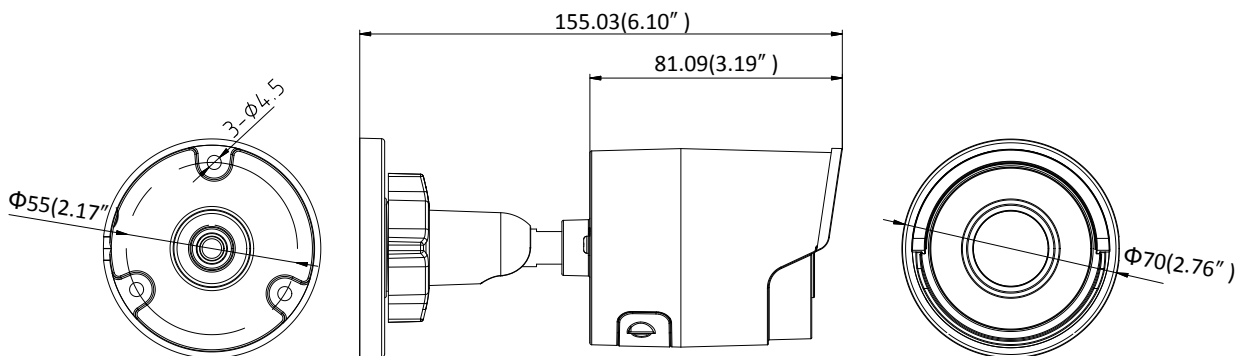

General Function	One-key Reset, Anti-Flicker, Heartbeat, Mirror, Password Protection, Privacy Mask, Watermark, IP Address Filter
Smart Feature-set	
Behavior Analysis	Line crossing detection, intrusion detection, unattended baggage detection, object removal detection
Line Crossing Detection	Cross a pre-defined virtual line, up to 1 pre-defined virtual lines supported
Intrusion Detection	Enter and loiter in a pre-defined virtual region, up to 1 pre-defined virtual regions supported
Object Removal Detection	Objects removed from the pre-defined region, such as the exhibits on display.
Unattended Baggage Detection	Objects left over in the pre-defined region such as the baggage, purse, dangerous materials
Face Detection	Human face appears in the image can be detected and trigger linkage method
Interface	
Communication Interface	1 RJ45 10M/100M self-adaptive Ethernet port
On-board Storage	Built-in microSD/SDHC/SDXC slot, up to 128 GB
General	
Operating Conditions	-30 °C to +60 °C (-22 °F to +140 °F), Humidity 95% or less (non-condensing)
Power Supply	12 VDC $\pm$ 25%, 6W PoE(802.3af, class 3), 7W
IR Range	Up to 30 m
Protection Level	IP67
Dimensions	Camera: $\Phi 70 \times 155.03$ mm ($\Phi 2.76'' \times 6.1''$) Package: $216 \times 121 \times 118$ mm ($8.5'' \times 4.76'' \times 4.65''$)
Weight	Camera: 410 g (0.9 lb.)

Available Models

DS-2CD2055FWD-I

Dimensions