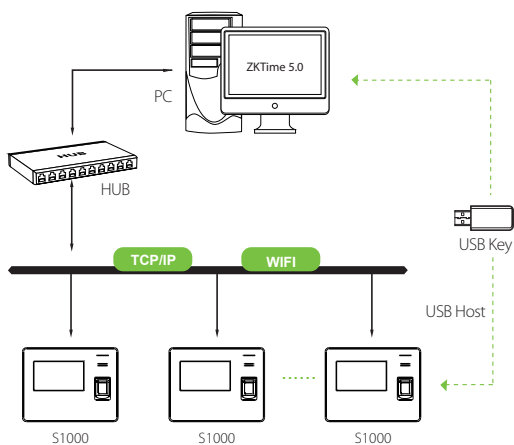

Specifications

Fingerprint Capacity	20,000
ID Card Capacity	40,000 (Optional)
Record Capacity	200,000
User Capacity	20,000
Display	4.3-inch Touch Screen
Communication	TCP/IP, USB-host
Standard Functions	Work Code, DST, Scheduled-bell, Self-Service Query, Automatic Status Switch, T9 Input
Optional Functions	ID/Mifare/HID, Wi-Fi, GPRS, 3G (WCDMA), ADMS, Backup Battery
Software	ZKTime.Net 3.0, ZKTime 5.0
Power Supply	DC12V 3A
Verification Speed	≤0.5 Sec.
Operating Temp.	0°C - 45°C
Operating Humidity	20% - 80%
Dimension	190.0×147.0×53.8 mm (Length×Width×Thickness)

Configuration