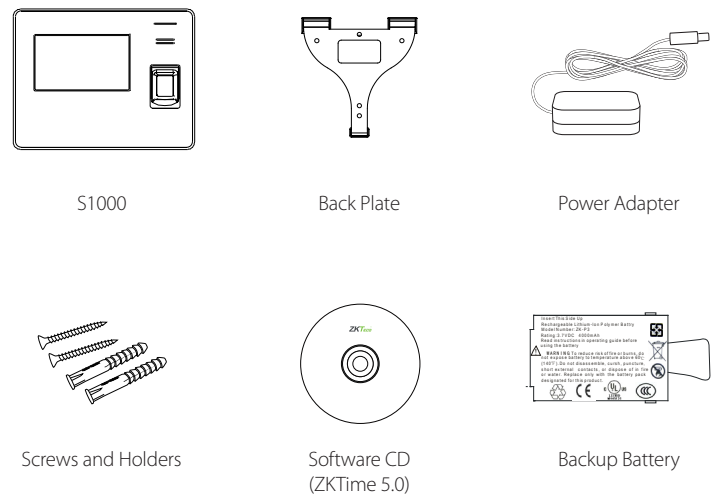

What's in the Box

ZKTeco Inc.
ZK Mansion, Wuhe Rd, Gangtuo, Bantian, Buji Town,
Longgang District, Shenzhen China 518129
Tel: 86-755-8960 2345/46/47/48
E-mail: sales@zkteco.com
www.zkteco.com

Global Offices:
USA: +1 732-412-6007
EU: +34 916532891
Brazil: +55 31 2515-8326
Thailand: +66-027199154
Mexico: +52-55-52928418

South Africa: +27 12 259 1047
Egypt: +201110444134
Dubai: +971 4 6091 310
India: +91 8123536788
Indonesia: +62 21 2921 8949

Vietnam : +84-0169-5813007
Philippines: +63 9084118832
Russia: +8 915 178-46-81