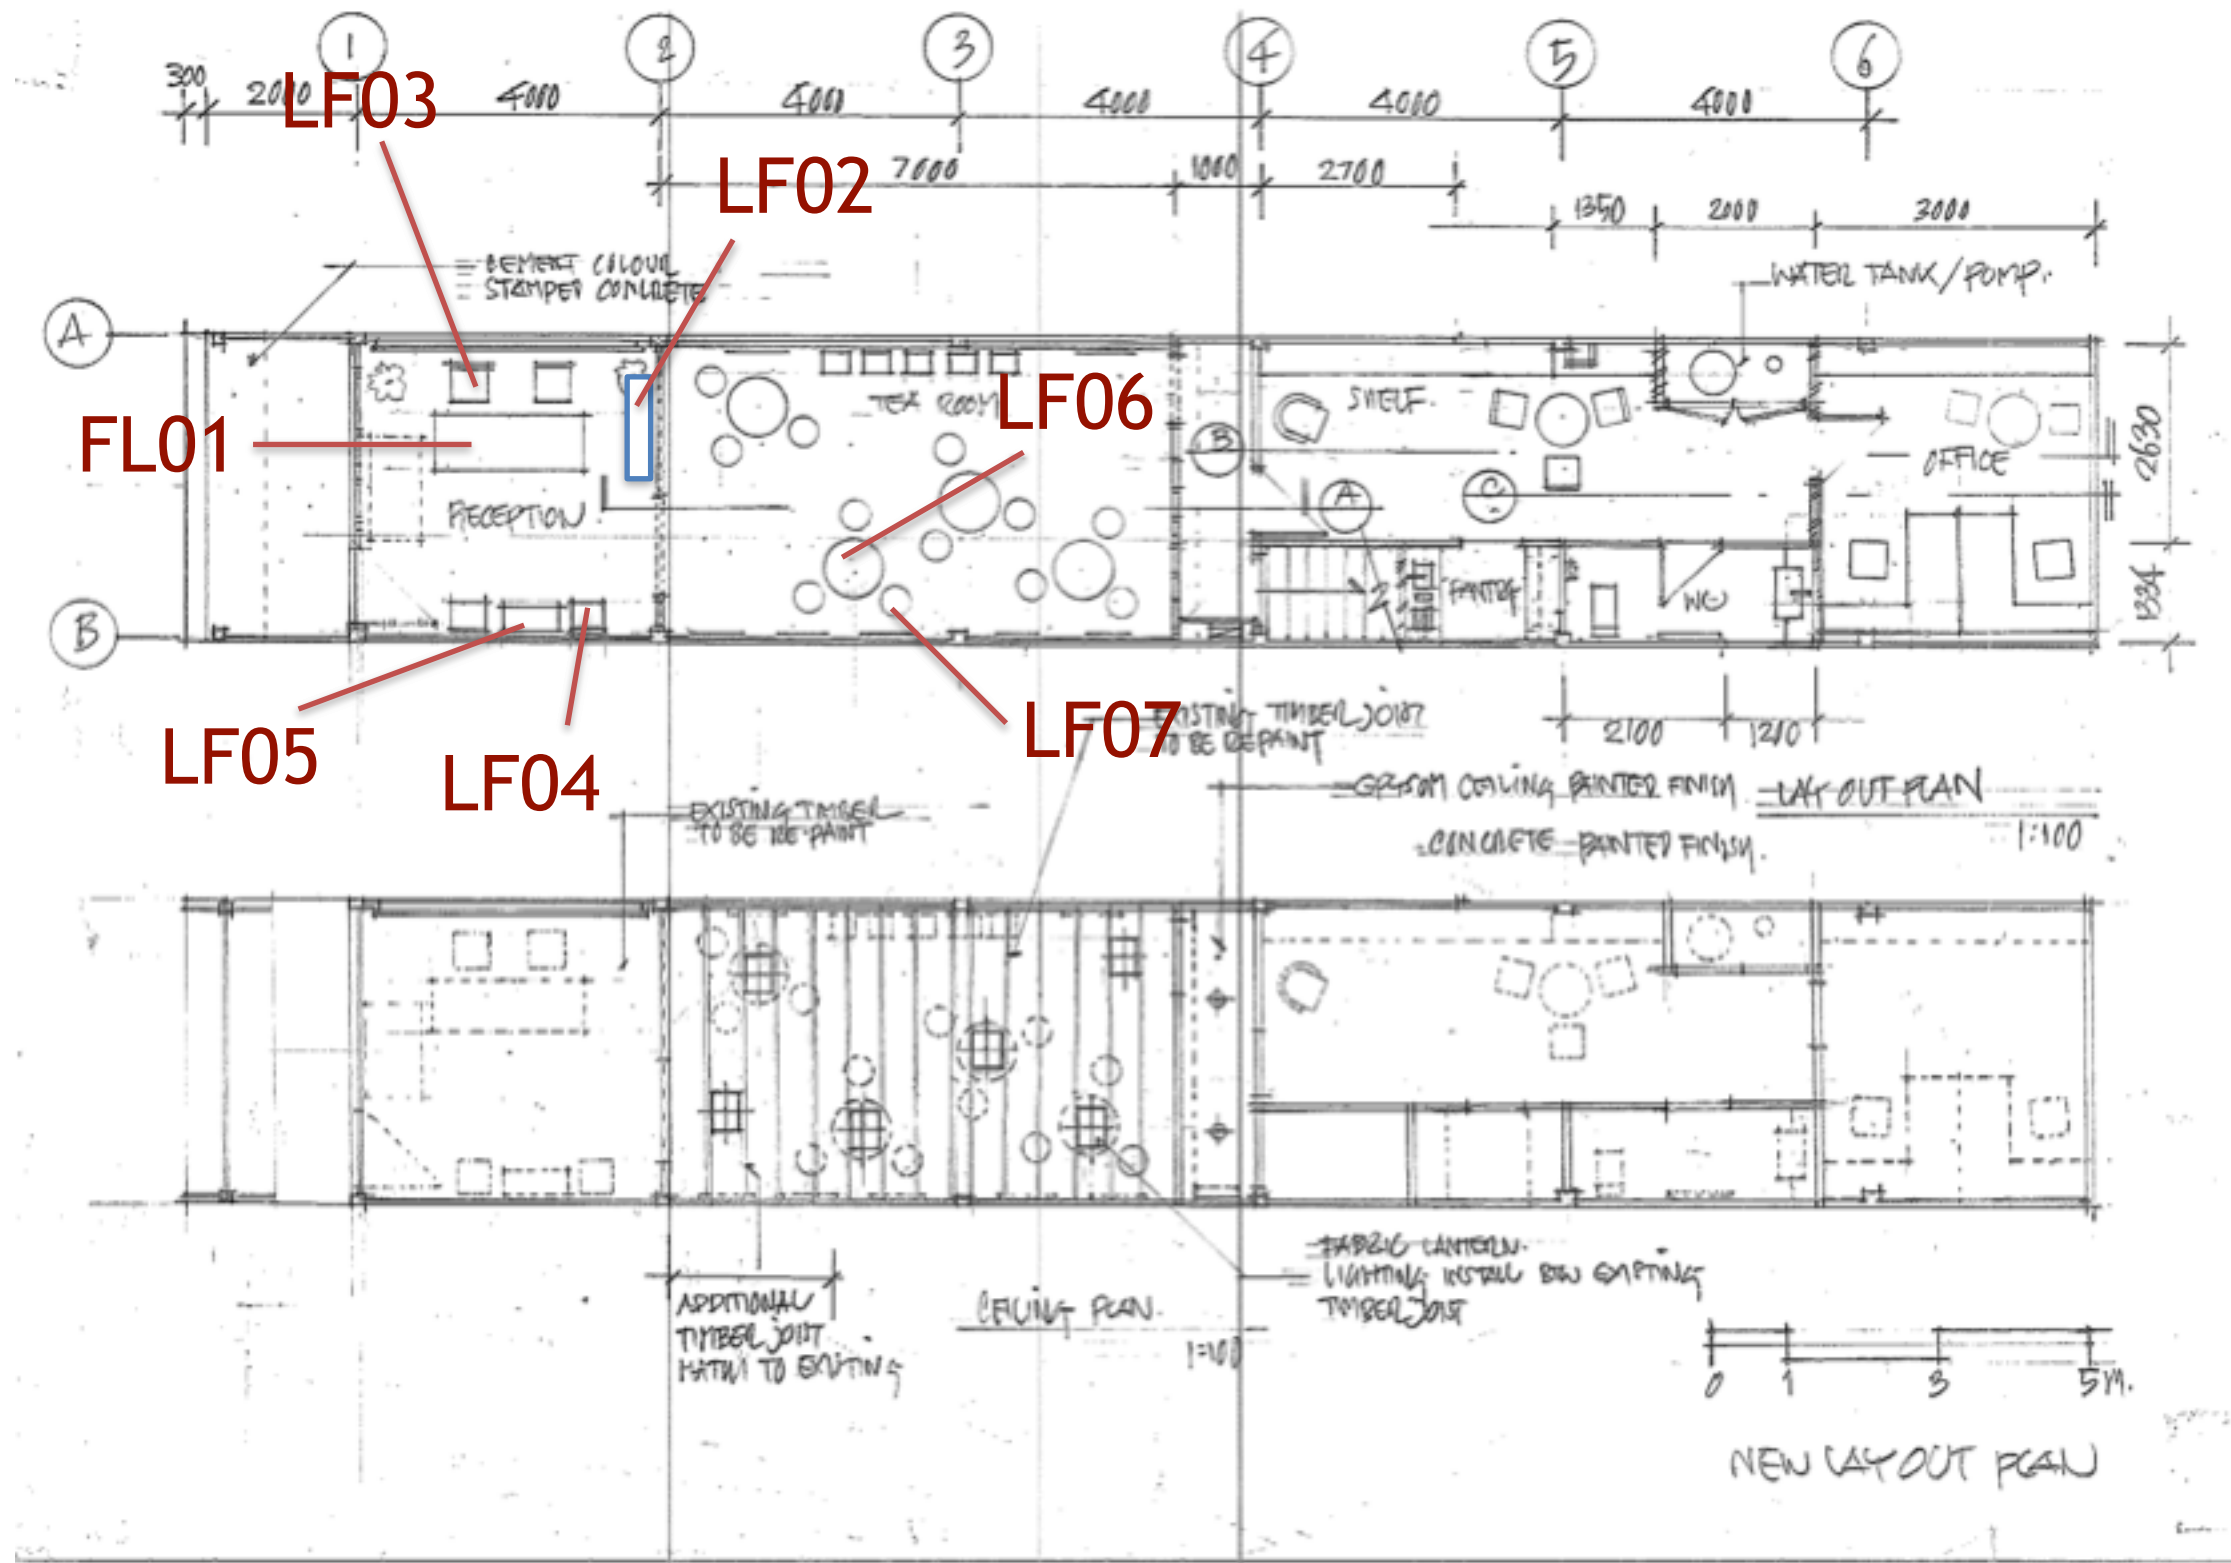

design inspiration & impression
architecture elements, cultural & natures of touch

Interior design impression

LF 01 - W1750 x D700 x H730 mm
Reception Desk

LF 03 - W450 x D430 x H1500 mm
Reception Chair

**all furniture shall be rosewood
natural stain finish**

LF 04 - W450 x D450 x H750 mm
Guest waiting Chair

LF 05 - W450 x H650 mm
Side Table

LF 02 - W1200 x D400 x H730 mm
Reception Sideboard

LF 06 - W750 x H730 mm
Tea Table

LF 07 - W450 x H430 mm
Tea Chair