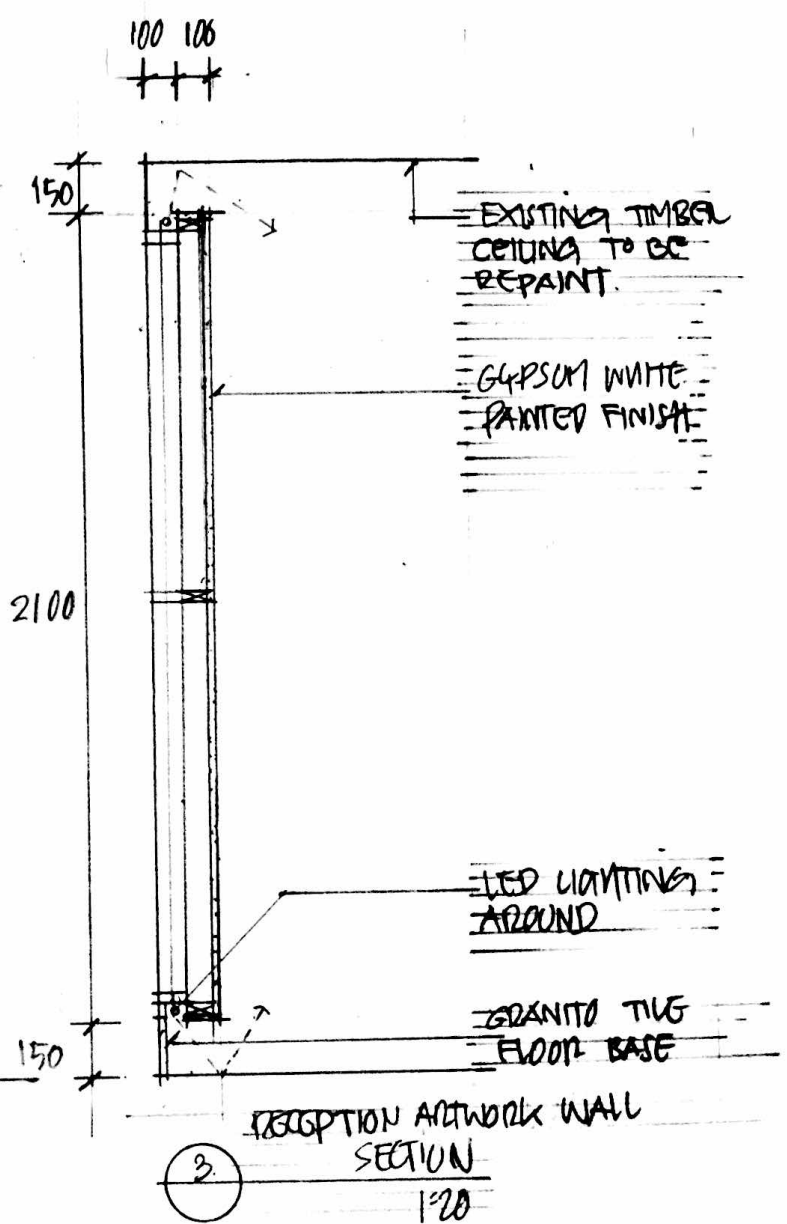

Pending

EXISTING TIMBER JOIST & FLOOR TO BE REPAINT.

TEA SHELF PLYWOOD WITH TEAK VENEERS DARK STAIN MATT FINISH

DOUBLE WALL PLYWOOD WITH TEAK VENEERS NATURAL MATT FINISH

GRANITO TILE FLOOR BASE

SECTION/TEA SHELF 1:20

EXISTING TIMBER CEILING TO BE REPAINT.

GYPSON WHITE PAINTED FINISH

LED LIGHTING AROUND

GRANITO TILE FLOOR BASE

RECEPTION ARTWORK WALL SECTION 1:20