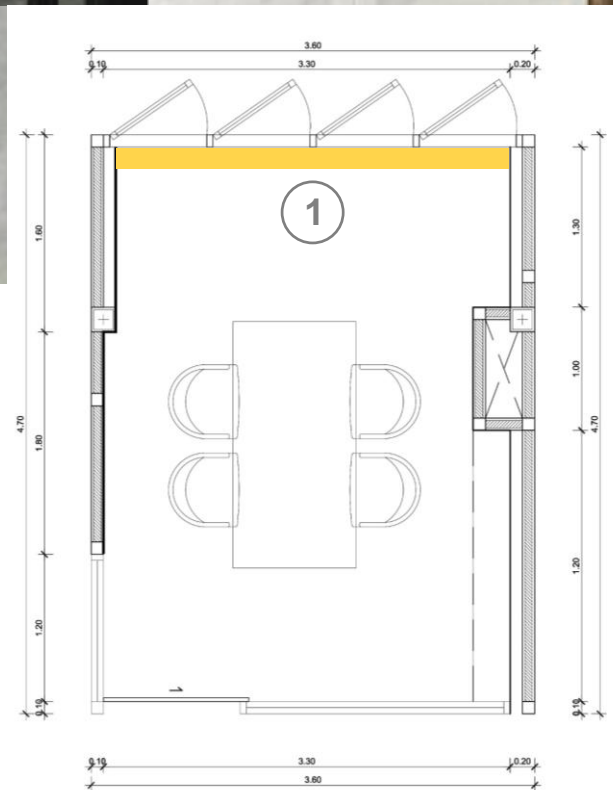

CURTAIN A
Materials : Fabric + Sheer
Color : Grey Tone
: White (Sheer)