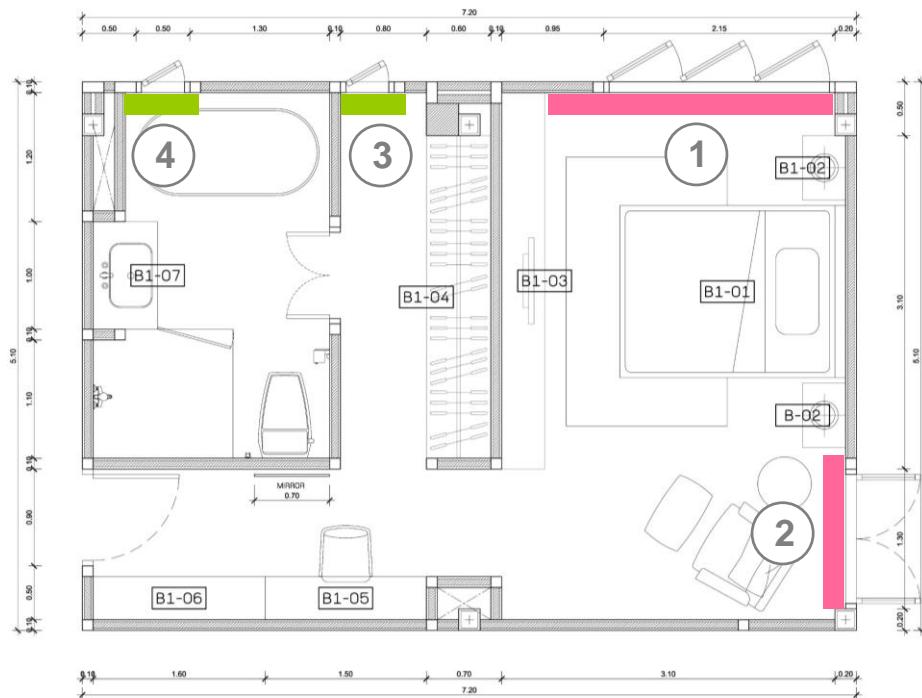

CURTAIN A
Materials : Fabric + Sheer
Color : Grey Tone
: White (Sheer)