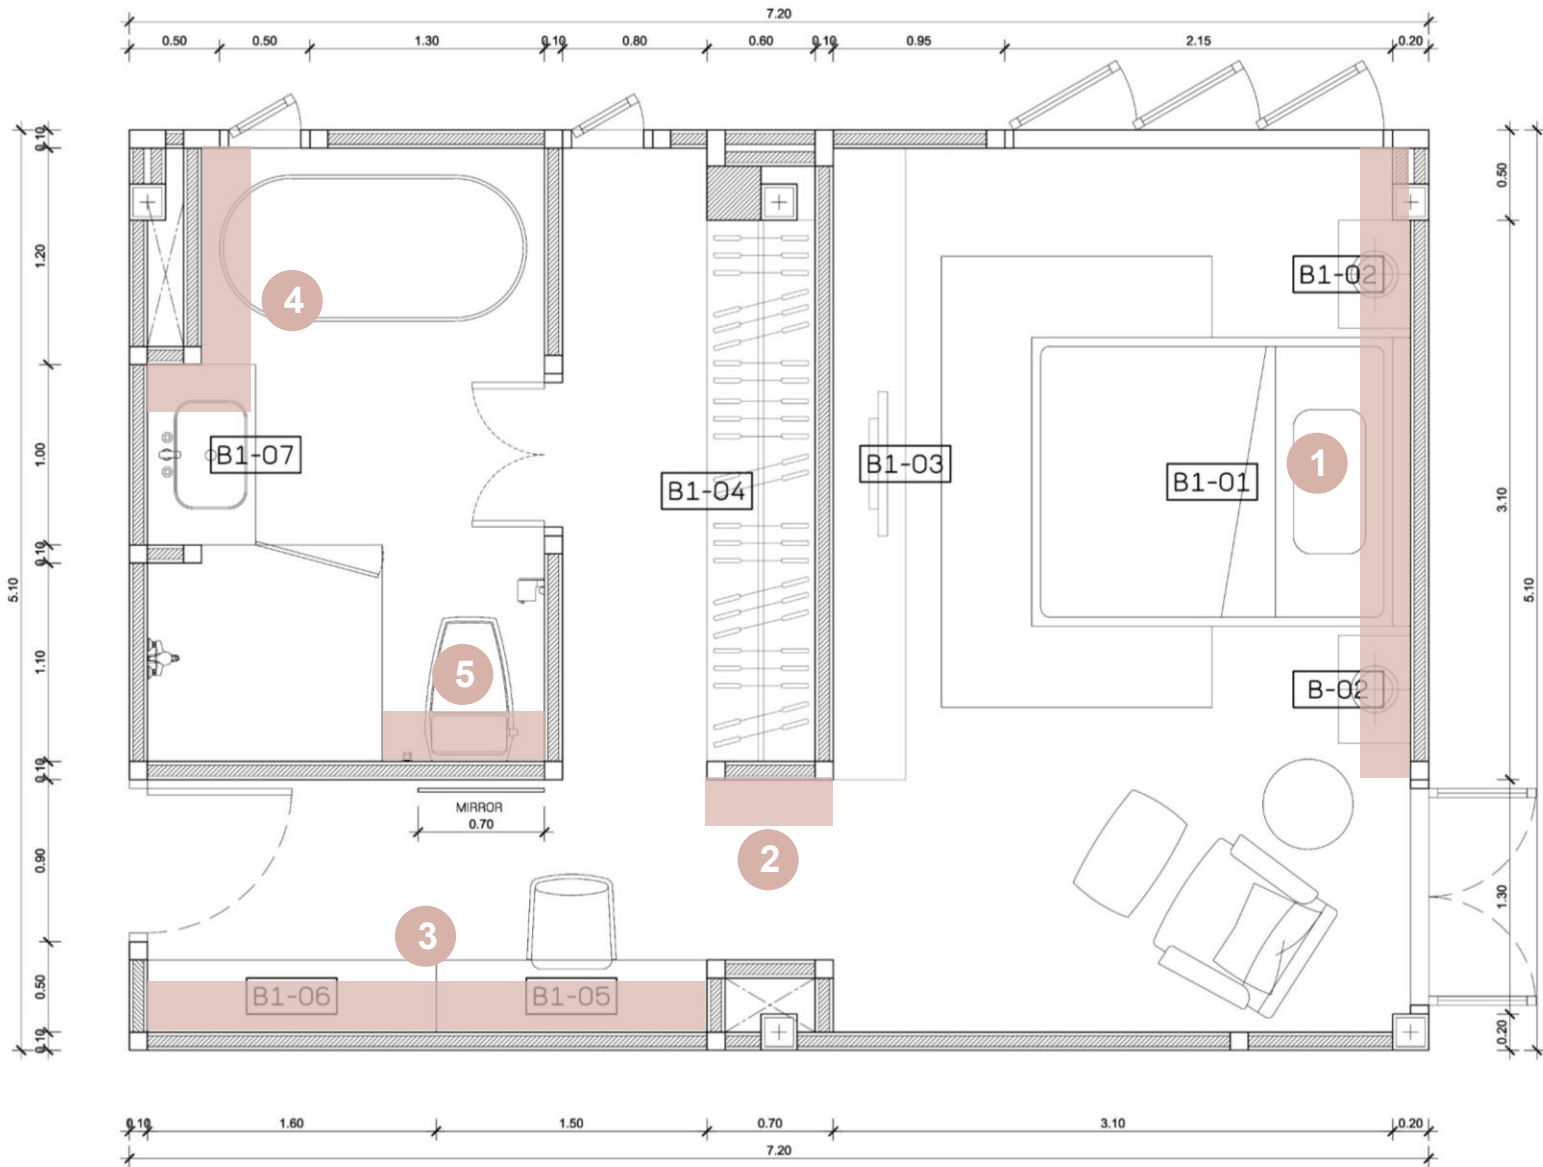

BEDROOM 01

INTERIOR PACKAGE

WALL COLOR PAINT

8692 Soft Sunrise
 RGB : 236, 218, 215
 HEX : #ECDAD7
 CMYK : 0%, 7%, 8%, 7%

8692 Soft Sunrise
 RGB : 236, 218, 215
 HEX : #ECDAD7
 CMYK : 0%, 7%, 8%, 7%

8692 Soft Sunrise
 RGB : 236, 218, 215
 HEX : #ECDAD7
 CMYK : 0%, 7%, 8%, 7%