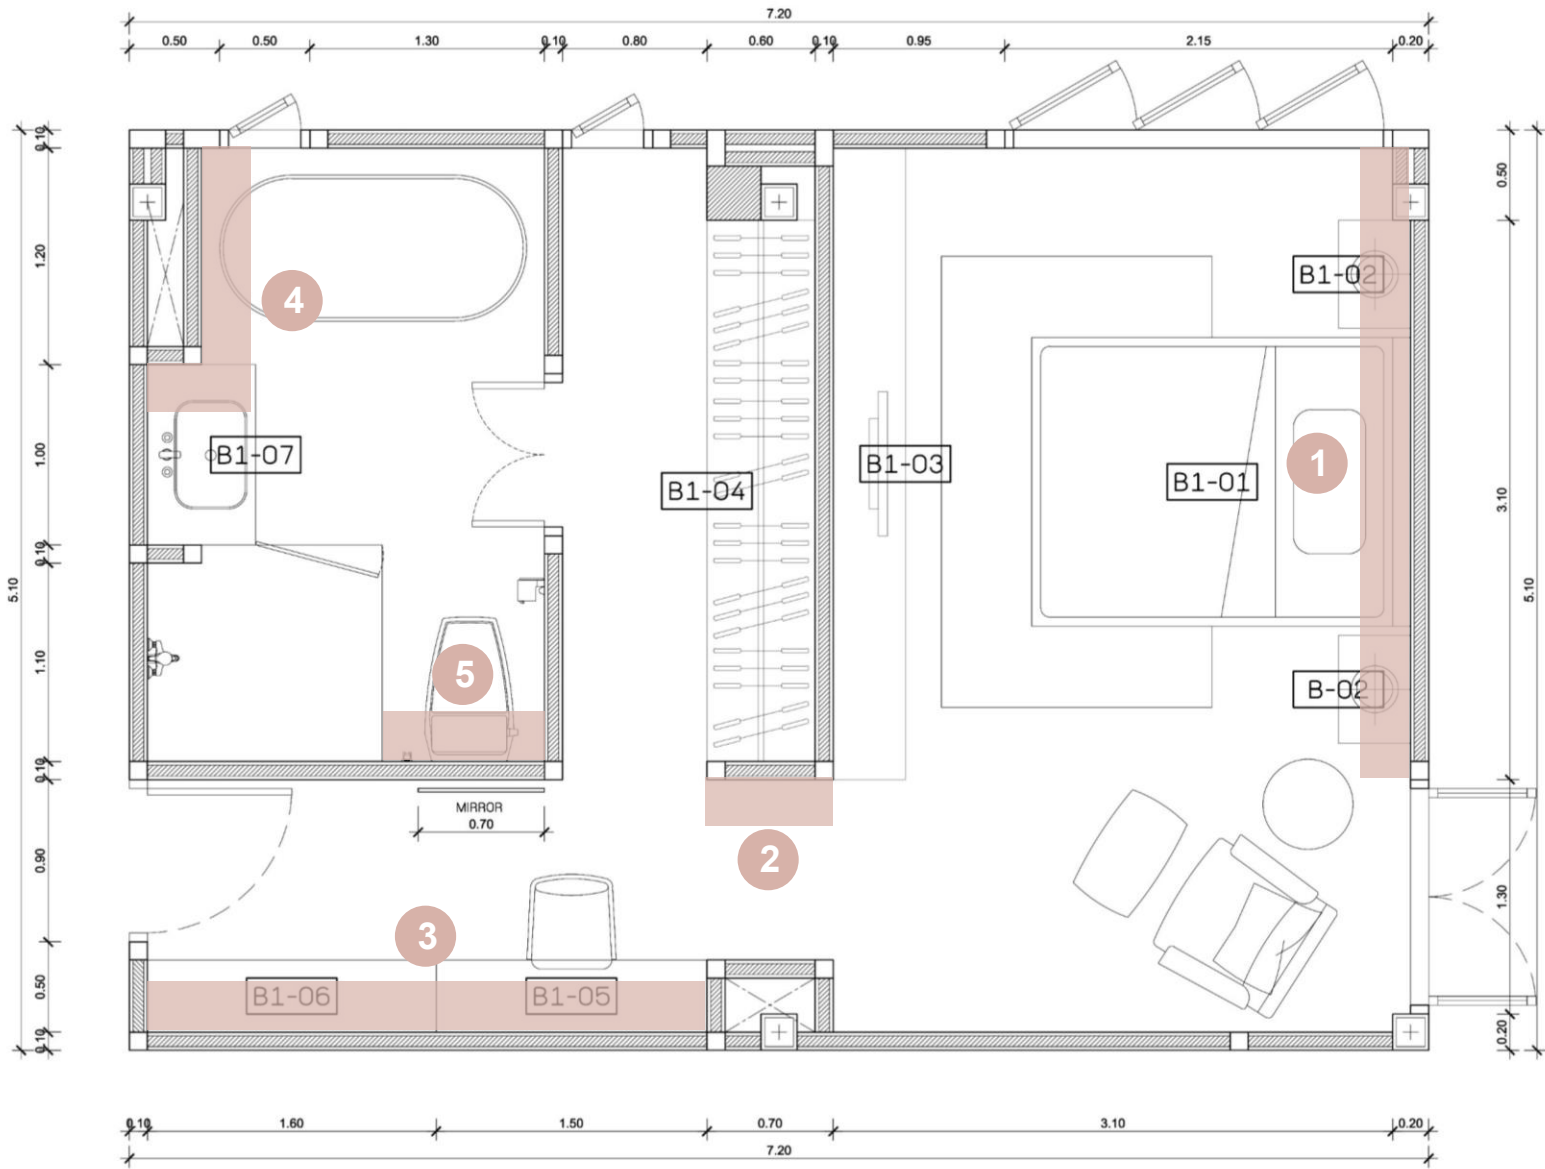

BEDROOM 01

INTERIOR PACKAGE

WALL COLOR PAINT

8692 Soft Sunrise
 RGB : 236, 218, 215
 HEX : #ECDAD7
 CMYK : 0%, 7%, 8%, 7%

8692 Soft Sunrise
 RGB : 236, 218, 215
 HEX : #ECDAD7
 CMYK : 0%, 7%, 8%, 7%

8692 Soft Sunrise
 RGB : 236, 218, 215
 HEX : #ECDAD7
 CMYK : 0%, 7%, 8%, 7%