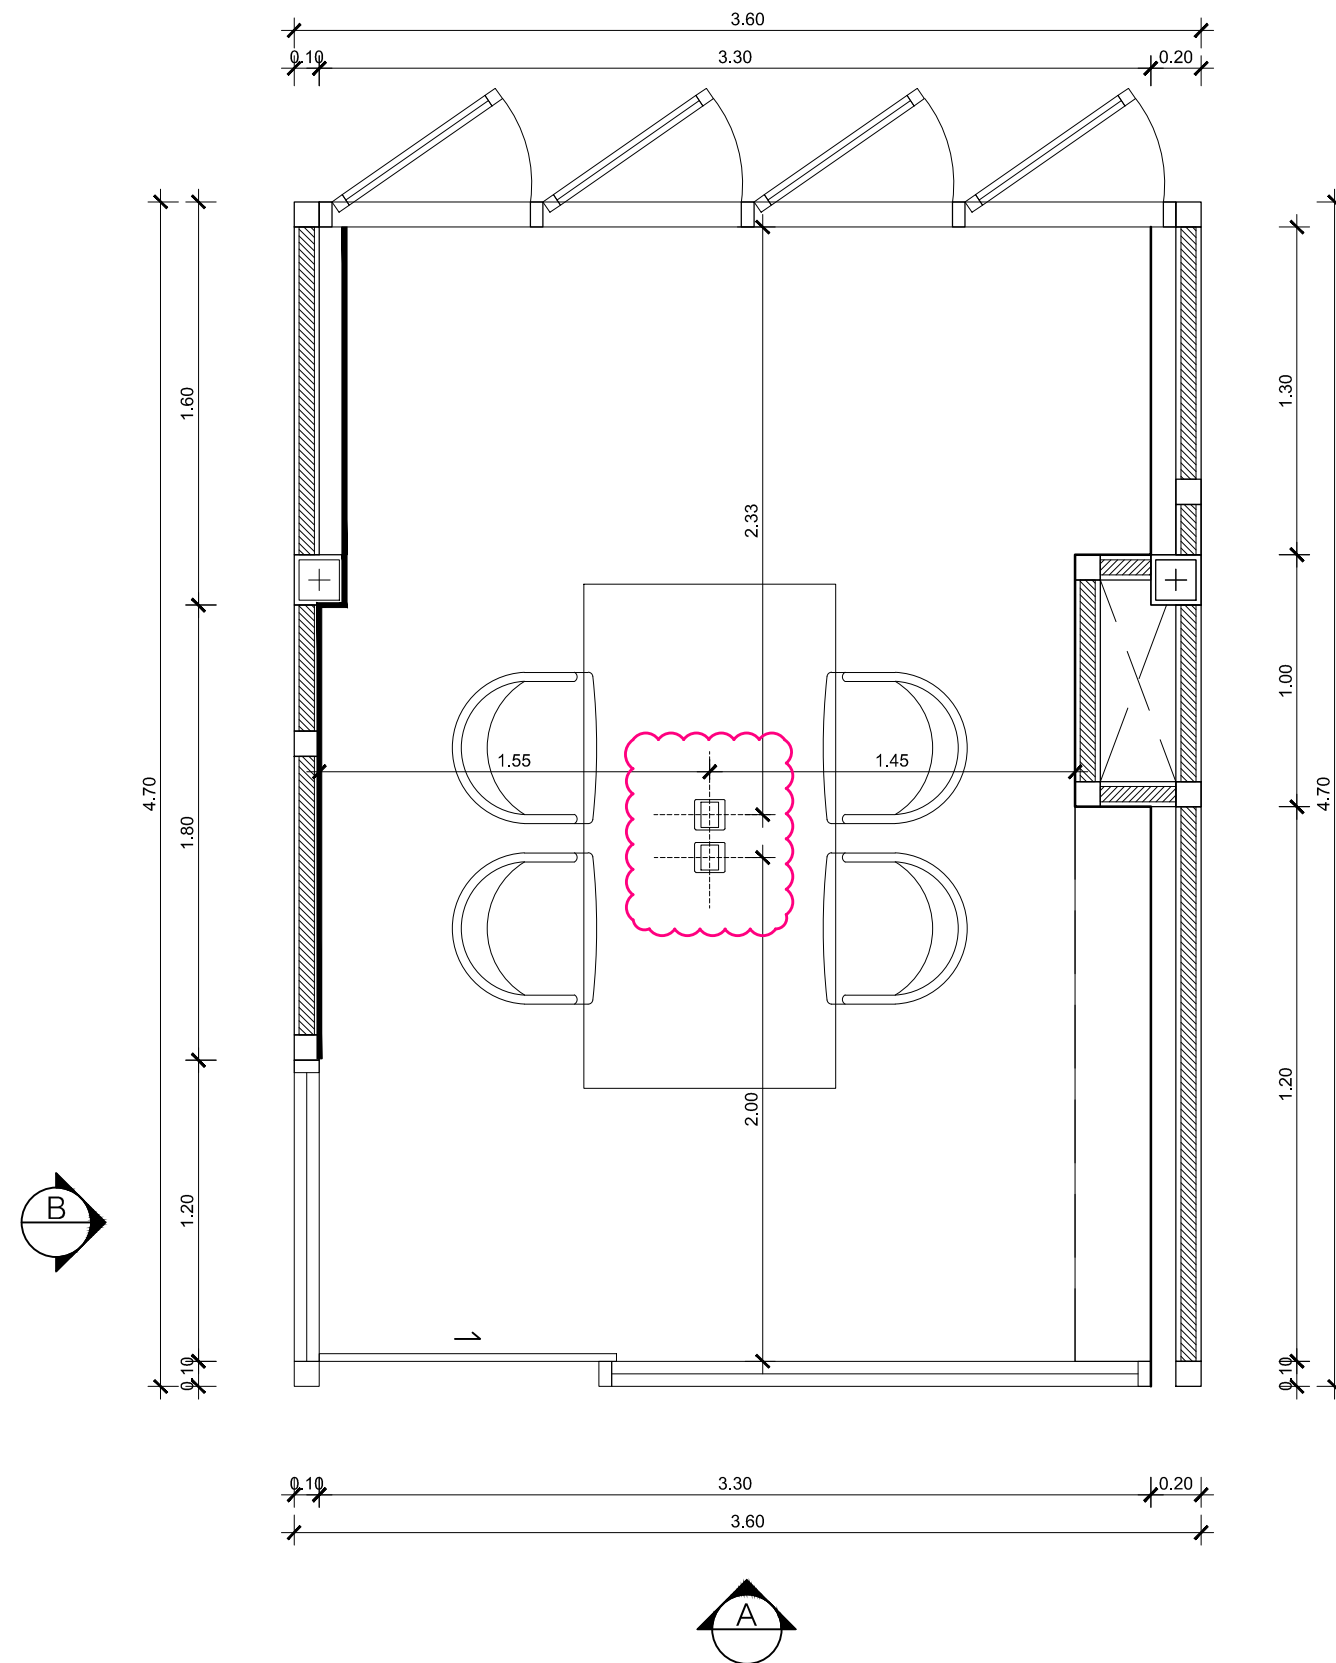

DRAWING NO.	TOTAL
-------------	-------

-This drawing shall not be used for construction unless signed "approved".

STUDY ROOM FURNITURE LAYOUT
SCALE 1:30

P.WE.
[PLAY WITH EVERYTHING]
DESIGN HOUSE

PROJECT NAME:
- house