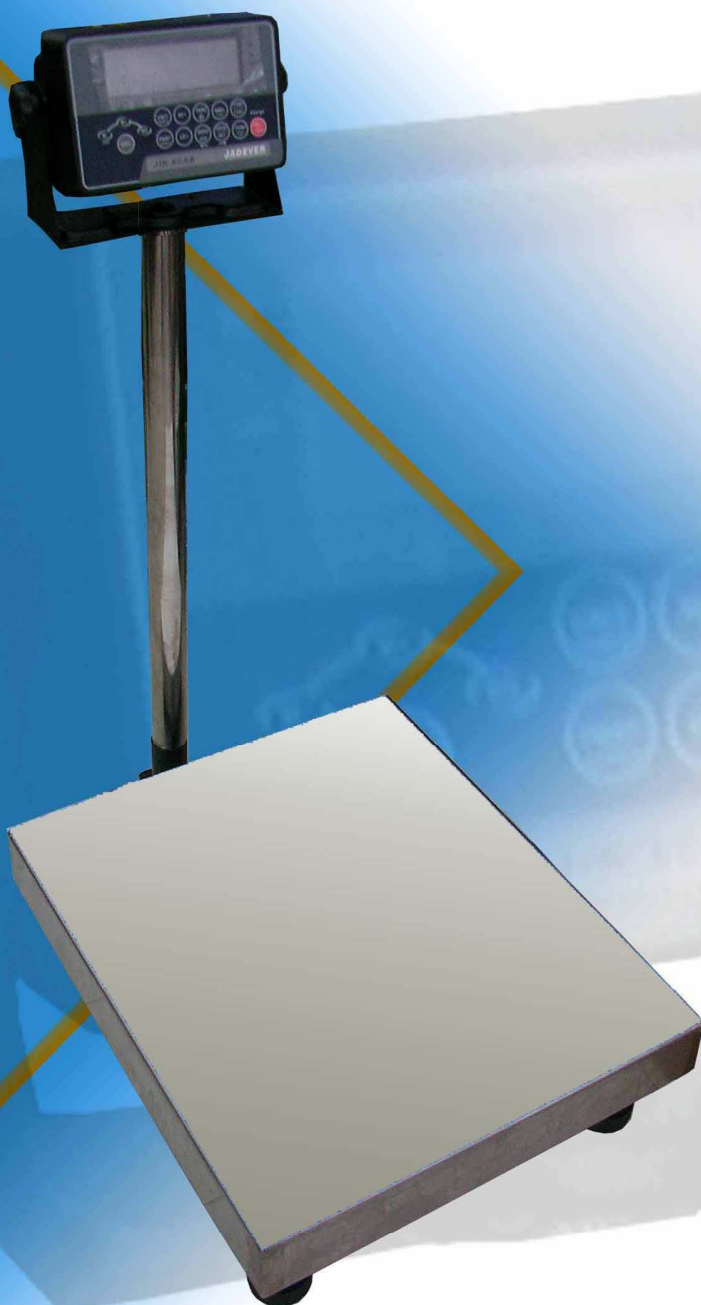

JADEVER

JIK-8 Series Bench scales

JIK-8 Features

- Moisture protected load cell
- Stainless steel weighing pan
- Large easy-to-read LCD with backlight
- Auto Calibration / Software calibration
- Weight checking function (HI、LO、OK)
- Beep for check function
- Built-in battery charger
- Rechargeable battery last for 100 Hours per charge
- Selectable multiple weigh units
- Total weight and accumulated times can be summed and recalled later accumulation
- Auto shut off function (5,10,30,60, minutes or none after there is no load on the pan)
- Backlight On / OFF/ Auto

* สามารถต่อเครื่องชั่งตัวที่ 2 ได้

JIK-8 Dimension

25x25 Cm, 30 x 40 Cm, 33x44 Cm, 40x50 Cm, 42x52 Cm, 50x60 Cm, 60x70 Cm, 60x80 Cm, 70x80 Cm, 80x80 Cm, 1x1 M,

* หรือขนาดตามสั่ง

Specifications

Model	JIK8-CAB/JIK8-CSB													
	JIK-6K	JIK-10K	JIK-15K	JIK-30K	JIK-60K	JIK-75K	JIK-100K	JIK-150K	JIK-200K	JIK-300K	JIK-500K	JIK-600K	JIK-750K	JIK-1000K
Capacity(kg)	6000.0g	10000.0g	15000.0g	30.000	60.000	75.000	100.000	150.000	200.00	300.00	500.00	600.00	750.00	1000.00
Resolution(kg)	0.2g	0.5g	0.5g	0.001	0.002	0.005	0.005	0.005	0.01	0.01	0.02	0.02	0.05	0.05
Display	LCD, 6digit 30 mm. With Backlight													
Power	9V/1A Adaptor ; 6V/3Ah Recharging battery													
Optional accessories	RS-232 , Relay													

* หมายเหตุ ถ้าต้องการฟังก์ชัน/ค่าละเอียดอื่น สามารถสอบถามได้

JIK-8 Accessory

BP-545D

SH-24

LED Light Tower

LED Display

JADEVER[®]

Jadever Scale Co., Ltd.