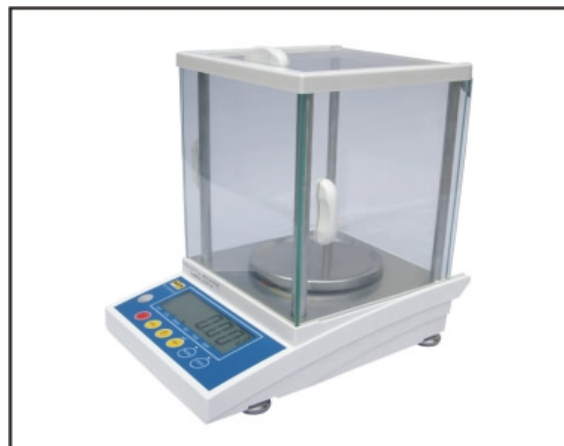

HASON

PRECISION BALANCE

MODEL : PB SERIES

Feature:

- ✓ One Touch Calibration
- ✓ Multiple Weighing UnitS: g.lb.oz.ct.ozt
- ✓ Check-weighing function : HI / OK / LO annunciate & alert buzz.
- ✓ Simple Counting Function.
- ✓ Percentage function, show weight in % in relation to a reference weight
- ✓ Overload Protection.
- ✓ VISHAY Tedeia-Huntleigh Loadcell: Model 1004, OIML approved.

Option:

Standard RS-232 port
Access Door.

Model	Capacity	Graduation	Pan size
PB-600	600 g.	0.01g.	Ø 120 mm.
PB-1000	1000 g.	0.01g.	Ø 120 mm.
PB-3000	3000 g.	0.1g.	165x165 mm.

Importer/Aftersales Service : Grand Proline Marketing Co., Ltd.
8/11 M.6 Phattakarn Road., Pravet Bangkok 10250 Thailand
Tel.0-2322-6656, 0-2322-6767-8 Fax.0-2322-6657