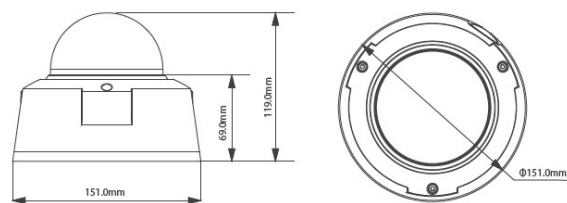

### Dimensions (mm)

### Technical Specifications

Model	DH-IPC-HDB(W)5200(-DI)	DH-IPC-HDB(W)5202(-DI)
<b>Camera</b>		
Image Sensor	1/2.8" 2Megapixel progressive scan Exmor CMOS	
Effective Pixels	1920(H)×1080(V)	
Scanning System	Progressive	
Electronic Shutter Speed	Auto/Manual 1/3(4)~1/10000	
Min. Illumination	0.1lux/F1.4(color), 0Lux/F1.4(IR on)	
S/N Ratio	More than 50dB	
Video Output	1 port	
<b>Camera Features</b>		
Max. IR LEDs Length	20m(only for W Series)	
Day/Night	Auto(ICR) / Color / B/W	
Backlight Compensation	BLC / HLC / DWDR	
White Balance	Auto	
Gain Control	Auto/Manual	
Noise Reduction	3D	
Privacy Masking	Up to 4 areas	
<b>Lens</b>		
Focal Length	2.7~12mm	3-9mm motorized
Max Aperture	F1.4	F1.2
Focus Control	Manual	Auto
Angle of View	H: 100°(Wide)~30°(Tele)	H: 103.9°(Wide)~34.1°(Tele)
Lens Type	Manual/Auto Iris (DC)	Motorized /Auto Iris(DC)
Mount Type	Board-in Type	
<b>Video</b>		
Compression	H.264/ MJPEG	
Resolution	1080P(1920×1080)/720P(1280×720)/ D1(704×576) / CIF(352×288)	
Frame Rate	Main Stream	1080P/720P(1 ~ 25/30fps)
	Sub Stream	D1/CIF(1 ~ 25/30fps)
Bit Rate	H.264: 32K ~ 8192Kbps	
<b>Audio</b>		
Compression	G.711a /G.711u /PCM	
Interface	1/1 channel In/Out	
<b>Network</b>		
Ethernet	RJ-45 (10/100Base-T)	
Wi-Fi	N/A	
Protocol	IPv4/IPv6, HTTP, HTTPS, SSL, TCP/IP, UDP, UPnP, ICMP, IGMP, SNMP, RTSP, RTP, SMTP, NTP, DHCP, DNS, PPPoE, DDNS, FTP, IP Filter, QoS, Bonjour	
ONVIF	ONVIF,PSIA,CGI	
Max. User Access	20 users	
Smart Phone	iPhone, iPad, Android, Windows Phone	
<b>Auxiliary Interface</b>		
Memory Slot	Micro SD, Max 64GB	
RS485	N/A	
Alarm	1/1 channel In/Out	
PIR Sensor Range	N/A	
<b>General</b>		
Power Supply	AC24V/DC12V, PoE(802.3af)	
Power Consumption	Max 5W(IR on: +2W, Motorized lens: +2W)	
Working Environment	-30°C~+60°C, Less than 90% RH	
Ingress Protection	IP66	
Vandal Resistance	IK10	
Dimensions	Φ151mm×119mm Φ168mm×139.5mm(-DI)	
Weight	1.25kg	
	1.18kg(-DI)	