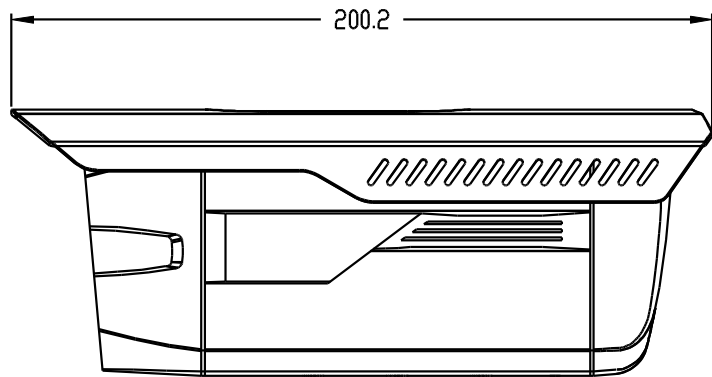

## Technical Specifications

<b>Model</b>	<b>DH-IPC-HFW5100D</b>	
<b>Camera</b>		
Image Sensor	1/3" 1.3Megapixel progressive scan CMOS	
Effective Pixels	1280(H)x960(V)	
Scanning System	Progressive	
Electronic Shutter Speed	Auto/Manual, 1/3(4)~1/10000s	
Min. Illumination	0.01Lux/F1.2 (Color), 0.005Lux/F1.2(B/W);0Lux/F1.2(IR on)	
S/N Ratio	More than 50dB	
Video Output	1 channel BNC (1.0Vp-p, 75Ω)	
<b>Camera Features</b>		
Max. IR LEDs Length	50m	
Day/Night	Auto(ICR)/Color/B/W	
Backlight Compensation	BLC / HLC / DWDR	
White Balance	Auto/Manual	
Gain Control	Auto/Manual	
Noise Reduction	3D	
Privacy Masking	Up to 4 areas	
<b>Lens</b>		
Focal Length	3.6mm (6mm,8mm optional)	
Max Aperture	F1.8 (F1.8,F1.8)	
Focus Control	Manual	
Angle of View	H:70°(46.5°/35°)	
Lens Type	Manual/Auto Iris(DC)	
Mount Type	Board-in Type	
<b>Video</b>		
Compression	H.264/ MJPEG	
Resolution	1.3M(1280×960)/720P(1280×720)/D1(704×576/704×480)/CIF(352×288/352×240)	
Frame Rate	Main Stream	1.3M/720P(1 ~ 25/30fps)
	Sub Stream	D1/CIF(1 ~ 25/30fps)
Bit Rate	H.264: 32K ~ 8192Kbps	
<b>Audio</b>		
Compression	G.711a/ G.711u/ PCM	
Interface	1/1 channel In/Out	
<b>Network</b>		
Ethernet	RJ-45 (10/100Base-T)	
Wi-Fi	N/A	
Protocol	IPv4/IPv6, HTTP, HTTPS, SSL, TCP/IP, UDP, UPnP, ICMP, IGMP, SNMP, RTSP, RTP, SMTP, NTP, DHCP, DNS, PPPOE, DDNS, FTP, IP Filter, QoS, Bonjour, GB28181	
ONVIF	ONVIF Profile S	
Max. User Access	20 users	

## DH-IPC-HFW5100D

Smart Phone	iPhone, iPad, Android, Windows Phone
<b>Auxiliary Interface</b>	
Memory Slot	Micro SD, Max 64GB
RS485	N/A
Alarm	2/1 channel In/Out
PIR Sensor Range	N/A
<b>General</b>	
Power Supply	DC12V, PoE (802.3af)
Power Consumption	Max 8W
Working Environment	-20°C~+60°C, Less than 90% RH
Ingress Protection	IP66
Vandal Resistance	N/A
Dimensions	88mm×76mm×200.2mm
Weight	0.92kg

## Dimensions (mm)