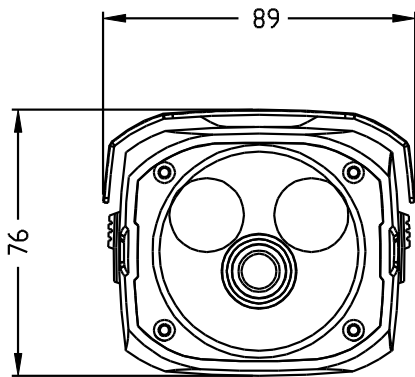

## Technical Specifications

<b>Model</b>	<b>DH-IPC-HFW5100D</b>	
<b>Camera</b>		
Image Sensor	1/3" 1.3Megapixel progressive scan CMOS	
Effective Pixels	1280(H)x960(V)	
Scanning System	Progressive	
Electronic Shutter Speed	Auto/Manual, 1/3(4)~1/10000s	
Min. Illumination	0.01Lux/F1.2 (Color), 0.005Lux/F1.2(B/W);0Lux/F1.2(IR on)	
S/N Ratio	More than 50dB	
Video Output	1 channel BNC (1.0Vp-p, 75Ω)	
<b>Camera Features</b>		
Max. IR LEDs Length	50m	
Day/Night	Auto(ICR)/Color/B/W	
Backlight Compensation	BLC / HLC / DWDR	
White Balance	Auto/Manual	
Gain Control	Auto/Manual	
Noise Reduction	3D	
Privacy Masking	Up to 4 areas	
<b>Lens</b>		
Focal Length	3.6mm (6mm,8mm optional)	
Max Aperture	F1.8 (F1.8,F1.8)	
Focus Control	Manual	
Angle of View	H:70°(46.5°/35°)	
Lens Type	Manual/Auto Iris(DC)	
Mount Type	Board-in Type	
<b>Video</b>		
Compression	H.264/ MJPEG	
Resolution	1.3M(1280×960)/720P(1280×720)/D1(704×576/704×480)/CIF(352×288/352×240)	
Frame Rate	Main Stream	1.3M/720P(1 ~ 25/30fps)
	Sub Stream	D1/CIF(1 ~ 25/30fps)
Bit Rate	H.264: 32K ~ 8192Kbps	
<b>Audio</b>		
Compression	G.711a/ G.711u/ PCM	
Interface	1/1 channel In/Out	
<b>Network</b>		
Ethernet	RJ-45 (10/100Base-T)	
Wi-Fi	N/A	
Protocol	IPv4/IPv6, HTTP, HTTPS, SSL, TCP/IP, UDP, UPnP, ICMP, IGMP, SNMP, RTSP, RTP, SMTP, NTP, DHCP, DNS, PPPOE, DDNS, FTP, IP Filter, QoS, Bonjour, GB28181	
ONVIF	ONVIF Profile S	
Max. User Access	20 users	

## DH-IPC-HFW5100D

Smart Phone	iPhone, iPad, Android, Windows Phone
<b>Auxiliary Interface</b>	
Memory Slot	Micro SD, Max 64GB
RS485	N/A
Alarm	2/1 channel In/Out
PIR Sensor Range	N/A
<b>General</b>	
Power Supply	DC12V, PoE (802.3af)
Power Consumption	Max 8W
Working Environment	-20°C~+60°C, Less than 90% RH
Ingress Protection	IP66
Vandal Resistance	N/A
Dimensions	88mm×76mm×200.2mm
Weight	0.92kg

## Dimensions (mm)