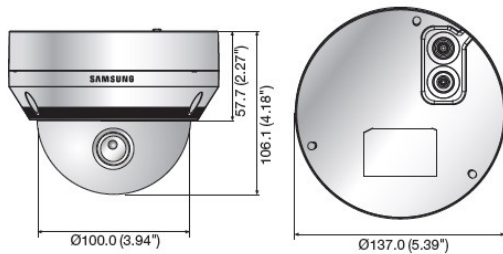

Dimensions

Unit : mm (inch)

SNV-L5083RN/P