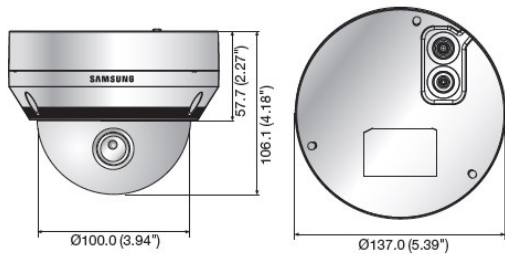

Dimensions

Unit : mm (inch)

SNV-L6083RN/P