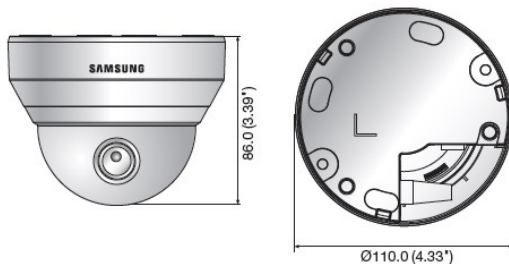

SND-L5013

1.3Megapixel HD Network Dome Camera

Key Features

- Max. 1.3M (1280x1024) resolution
- 16 : 9 HD (720P) resolution support
- 3.6mm fixed lens
- 30fps@all resolutions (H.264)
- H.264, MJPEG dual codec, Multiple streaming
- Motion detection, Tampering
- micro SD/SDHC memory slot, PoE
- Hallway view support (Rotate 90°/270°)
- LDC support (Lens Distortion Control)

Dimensions

Unit : mm (inch)

SND-L5013N/P