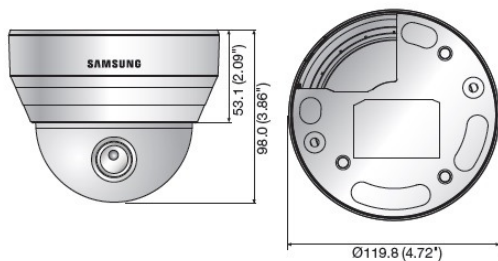

Dimensions

Unit : mm (inch)

SND-L5083RN/P