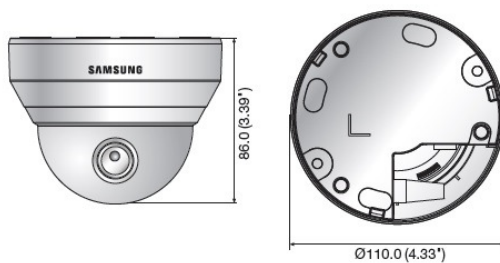

SND-L6013

2Megapixel Full HD Network Dome Camera

Key Features

- Max. 2M (1920 x 1080) resolution
- 3.6mm fixed lens
- 30fps@all resolutions (H.264)
- H.264, MJPEG dual codec, Multiple streaming
- Motion detection, Tampering
- micro SD/SDHC memory slot, PoE
- Hallway view support (Rotate 90°/270°)
- LDC support (Lens Distortion Control)

Dimensions

Unit : mm (inch)

SND-L6013N/P