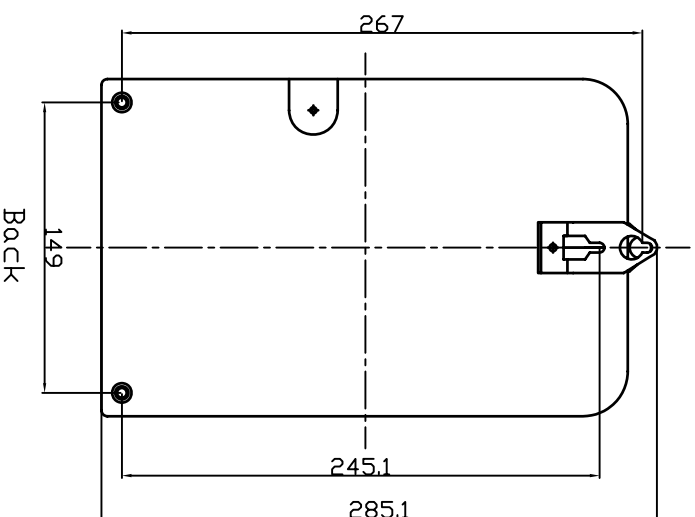

Dimension 3 Phase

Model : GEM-345AMR, GEM-3100 AMR, GEM - 310AMR(CT)

3 Phase Direct Connect

3 Phase CT Connect