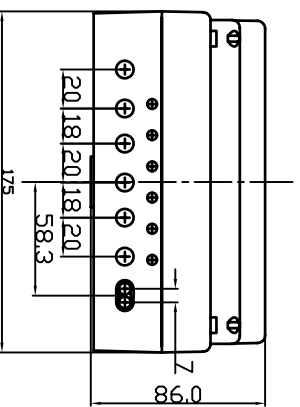

Dimension 3 Phase

Model : GEM-345AMR, GEM-3100 AMR, GEM - 310AMR(CT)

3 Phase Direct Connect

3 Phase CT Connect